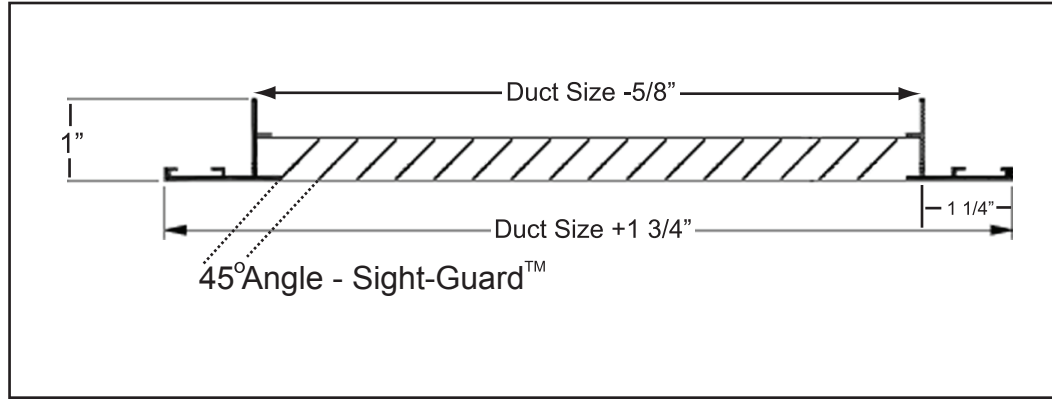

Sight-Guard™ Eggcrate Return Grilles

T-Bar Lay-in
 Model SG-RTW
 EX: SG-22x22-RTW
 (23.75" x 23.75" Face for 22 x22 duct)

Available Sizes
 Duct Size:

- 10" X 10"
- 10" X 22"
- 22" X 22"
- 22" X 46"

Surface Mount
 Model SG-RSW
 EX: SG-20x20-RSW
 (21.75" x 21.75" Face for 20" x 20" duct)

Available Sizes:
 from 6" X 6" to 24" X 48"

Specify Size: _____

Core Only
 Model SG-CO

Available Sizes:

- 12" X 12"
- 12" X 24"
- 24" X 24"
- 24" X 48"
- other: _____

Finish:

- White #B12
- Mill Finish

Job: _____