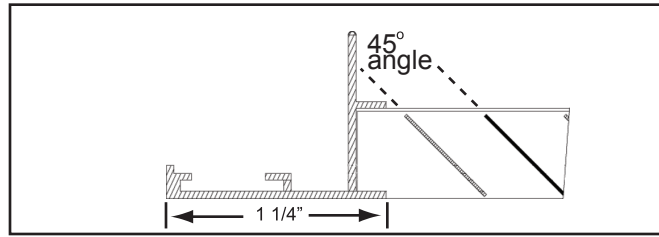

Sight-Guard™ Eggcrate Return Grilles

T-Bar Lay-in
 Model SG-RTW
 EX: SG-22x22-RTW
 (23.75" x 23.75" Face for 22 x22 duct)

Available Sizes
 Duct Size:

- 10" X 10"
- 10" X 22"
- 22" X 22"
- 22" X 46"

Surface Mount
 Model SG-RSW
 EX: SG-20x20-RSW
 (21.75" x 21.75" Face for 20" x 20" duct)

Available Sizes:
 from 6" X 6" to 24" X 48"

Specify Size: _____

Core Only
 Model SG-CO

Available Sizes:

- 12" X 12"
- 12" X 24"
- 24" X 24"
- 24" X 48"
- other: _____

Finish:

- White #B12
- Mill Finish

Job: _____