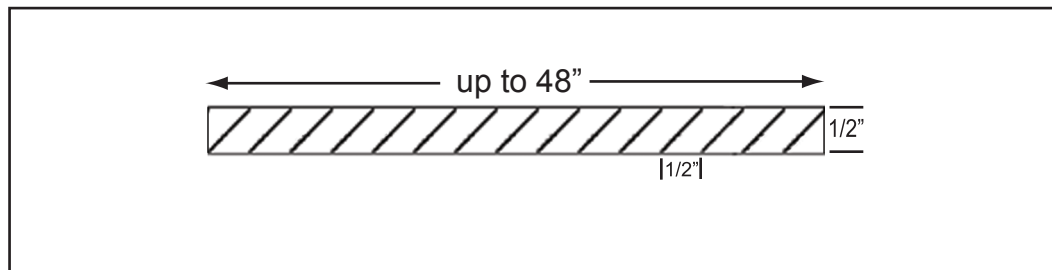

Sight-Guard™ Eggcrate Return Grilles

T-Bar Lay-in
 Model SG-RTW
 EX: SG-22x22-RTW
 (23.75" x 23.75" Face for 22 x22 duct)

Available Sizes
 Duct Size:

- 10" X 10"
- 10" X 22"
- 22" X 22"
- 22" X 46"

Surface Mount
 Model SG-RSW
 EX: SG-20x20-RSW
 (21.75" x 21.75" Face for 20" x 20" duct)

Available Sizes:
 from 6" X 6" to 24" X 48"

Specify Size: _____

Core Only
 Model SG-CO

Available Sizes:

- 12" X 12"
- 12" X 24"
- 24" X 24"
- 24" X 48"
- other: _____

Finish:

- White #B12
- Mill Finish

Job: _____