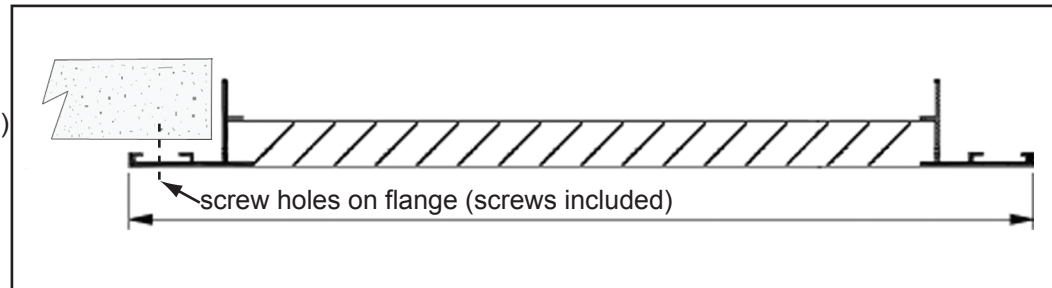

Sight-Guard™ Eggcrate Return Grilles

T-Bar Lay-in
 Model SG-RTW
 EX: SG-22x22-RTW
 (23.75" x 23.75" Face for 22 x22 duct)

Available Sizes
 Duct Size:

- 10" X 10"
- 10" X 22"
- 22" X 22"
- 22" X 46"

Surface Mount
 Model SG-RSW
 EX: SG-20x20-RSW
 (21.75" x 21.75" Face for 20" x 20" duct)

Available Sizes:
 from 6" X 6" to 24" X 48"

Specify Size: _____

Core Only
 Model SG-CO

Available Sizes:

- 12" X 12"
- 12" X 24"
- 24" X 24"
- 24" X 48"
- other: _____

Finish:

- White #B12
- Mill Finish

Job: _____